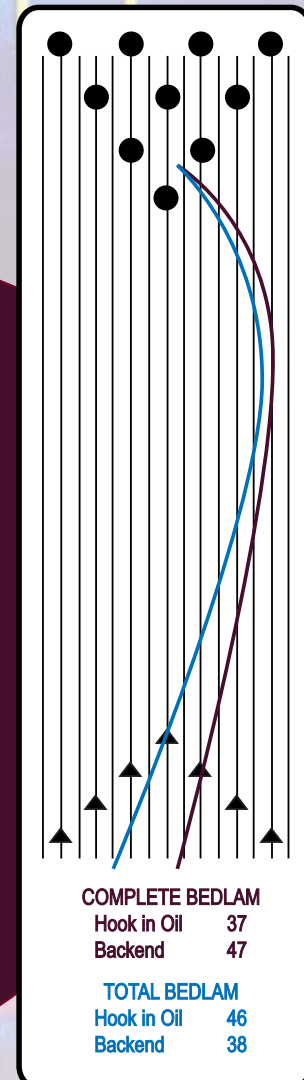

SKID / POWER FLIP

It's Complete this time! The Bedlam has morphed from Total Hook to Complete Backend. We took our Bedlam V2.0 core and wrapped it with our benchmark Full Tilt Shell 5.0. The difference? We polished it with the new Tour Finish everyone is talking about, and you get another shiny ball that hooks from the brand knocking on everyones door and saying CHECK US OUT - it's Complete Bedlam!

Worldwide release date 6/17/10.

From Total Hook to Complete Backend!

STYLE #029744-1295

COMPLETE BEDLAM

COLOR	PURPLE PEARL/BLUE PEARL/RED PEARL
REACTION	SKID/POWER FLIP
VENEER	FULL TILT 5.0 REACTIVE™
SURFACE	800, 800, 1000, 1000 ABRALON® W/POWERHOUSE FACTORY FINISH
CORE	BEDLAM V2.0
LANE CONDITION	MEDIUM
WEIGHTS	12-16 LBS.
BALL CLEANER	POWERHOUSE™ POWER WASH
INTERMEDIATE DIFF.	.012

RG VALUE	16#	2.54	DIFF.	16#	0.052
RG VALUE	15#	2.53	DIFF.	15#	0.055
RG VALUE	14#	2.49	DIFF.	14#	0.054

Available from Columbia 300 Distributors Worldwide
 Columbia 300, P.O. Box 746, Hopkinsville, KY 42241-0746
www.Columbia300.com / 800-531-5920