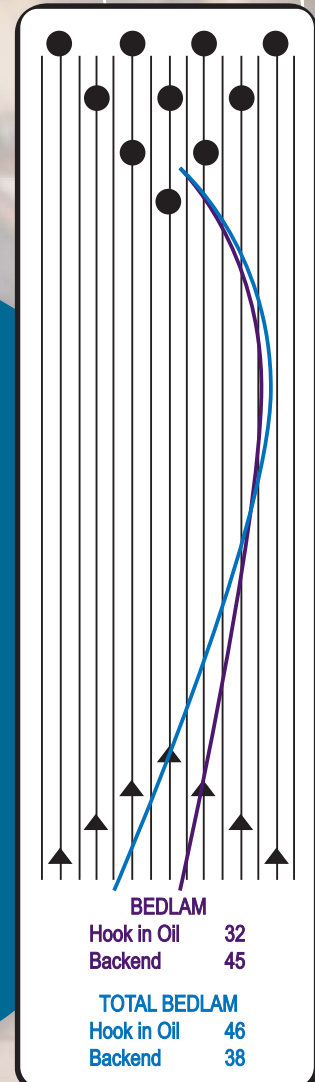

# TOTAL BEDLAM

New shell. New Core. New Finish.

Columbia bowls the world over.®

# TOTAL BEDLAM VALUE PERFORMANCE

## HOOK MONSTER

Be forewarned: the ANARCHY is here. Columbia 300's Total Bedlam is the total opposite of the Bedlam, more aggressive with more total hook. A new coverstock, a new finish, and a new core make the Total Bedlam the Bedlam's perfect complement. The asymmetrical Bedlam Version 2.0 core will drive this ball to hook earlier, while the Full Tilt 6.0 coverstock that has been sanded with 500 and then 4000 grit Abralon® gives it enough traction to stay on the oiliest lanes for a dramatic move into the pocket.

Worldwide  
release date  
Jan. 14, 2010.

New cover. New core. New finish.

FULL TILT  
6.0

STYLE #029744-1269